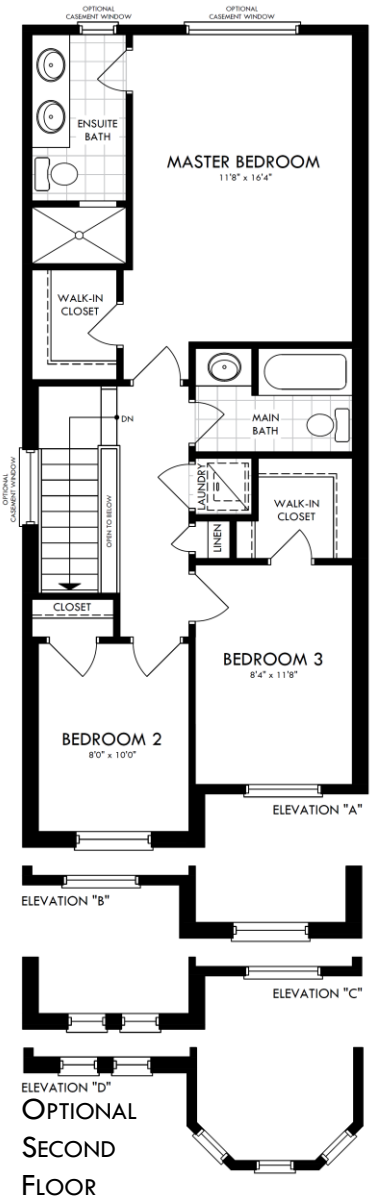

Elevation C and D

Elevation A and B

The Baroness

From
1,367 sq.ft.

All plans and dimensions are approximate and subject to change at the discretion of the Vendor. Actual useable floor space may vary from stated floor area. E & O.E.

The Baroness | From 1,367 Sq.Ft.

All plans and Dimensions are approximate and subject to change at the discretion of the Vendor. Actual useable floor space may vary from stated floor area. E. & O.E.