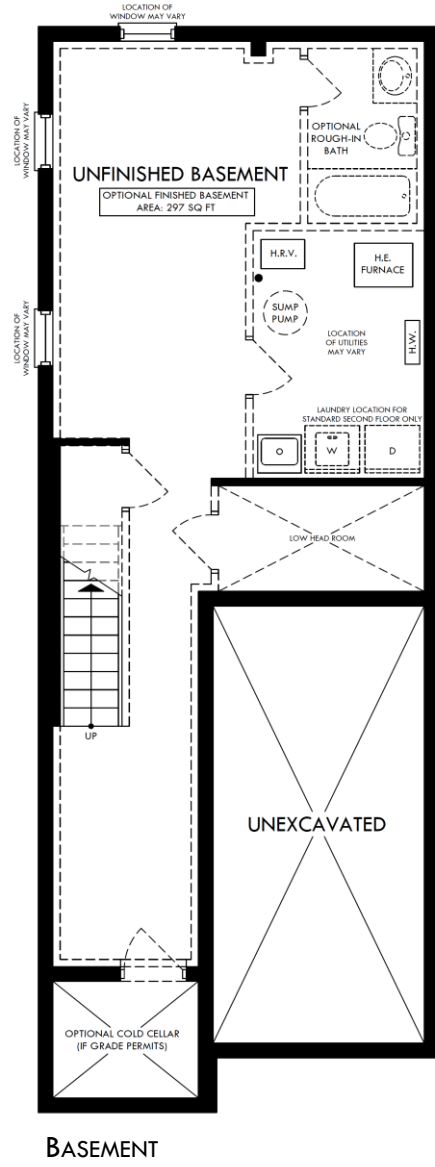

Elevation C and D

Elevation A and B

The Baroness

From
1,367 sq.ft.

All plans and dimensions are approximate and subject to change at the discretion of the Vendor. Actual useable floor space may vary from stated floor area. E & O.E.

The Baroness | From 1,367 Sq.Ft.

All plans and Dimensions are approximate and subject to change at the discretion of the Vendor. Actual useable floor space may vary from stated floor area. E. & O.E.