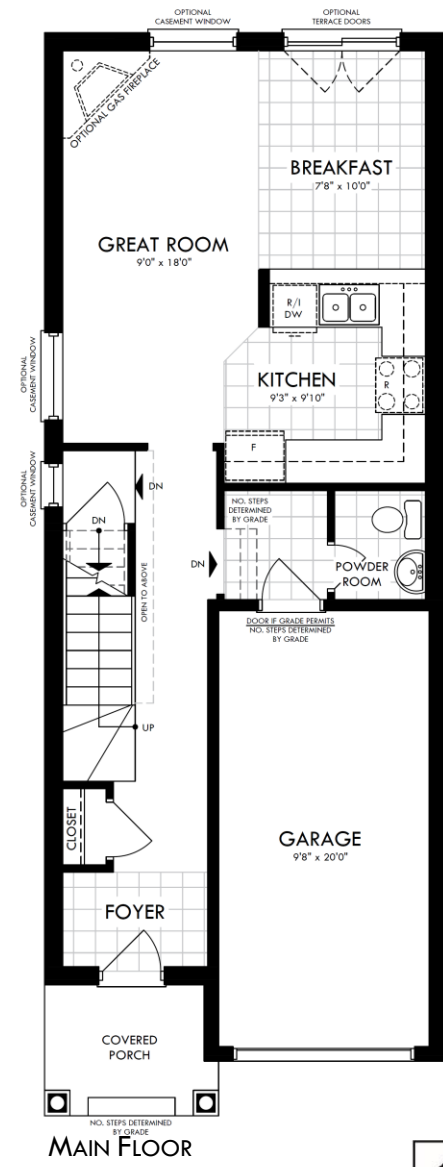

Elevation C and D

Elevation A and B

The Baroness

From
1,367 sq.ft.

All plans and dimensions are approximate and subject to change at the discretion of the Vendor. Actual useable floor space may vary from stated floor area. E & O.E.

The Baroness | From 1,367 Sq.Ft.

All plans and Dimensions are approximate and subject to change at the discretion of the Vendor. Actual useable floor space may vary from stated floor area. E. & O.E.