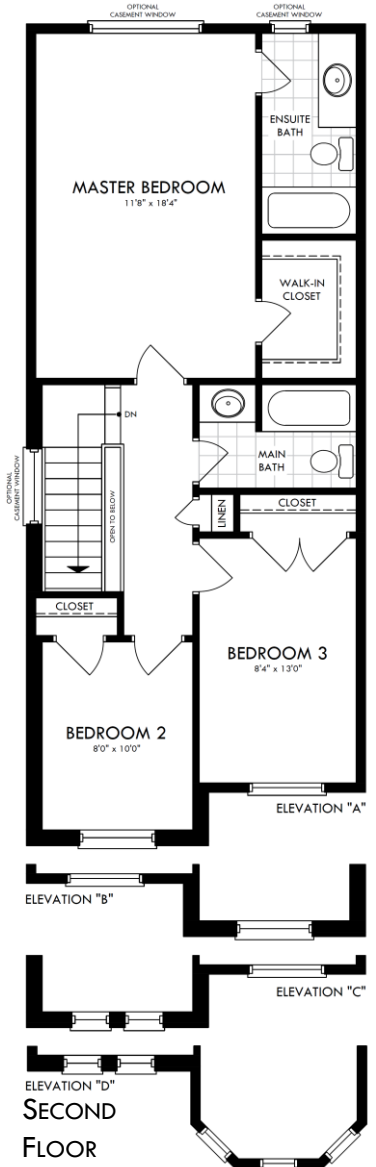

Elevation C and D

Elevation A and B

The Baroness

From
1,367 sq.ft.

All plans and dimensions are approximate and subject to change at the discretion of the Vendor. Actual useable floor space may vary from stated floor area. E & O.E.

The Baroness | From 1,367 Sq.Ft.

All plans and Dimensions are approximate and subject to change at the discretion of the Vendor. Actual useable floor space may vary from stated floor area. E. & O.E.