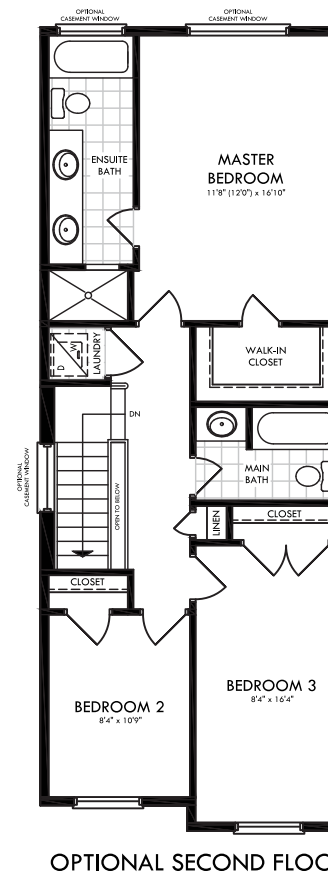

Elevation C and D

Elevation A and B

PROUDLY
BUILT BY

COUNTRYGREEN
HOMES

The Countess

From
1,489 sq.ft.

All plans and dimensions are approximate and subject to change at the discretion of the Vendor. Actual useable floor space may vary from stated floor area. E. & O.E.

The Countess

From
1,489 sq.ft.

BASEMENT

MAIN FLOOR

SECOND FLOOR

OPTIONAL SECOND FLOOR

COUNTRYGREEN
HOMES

All plans and dimensions are approximate and subject to change at the discretion of the Vendor. Actual useable floor space may vary from stated floor area. E. & O.E.