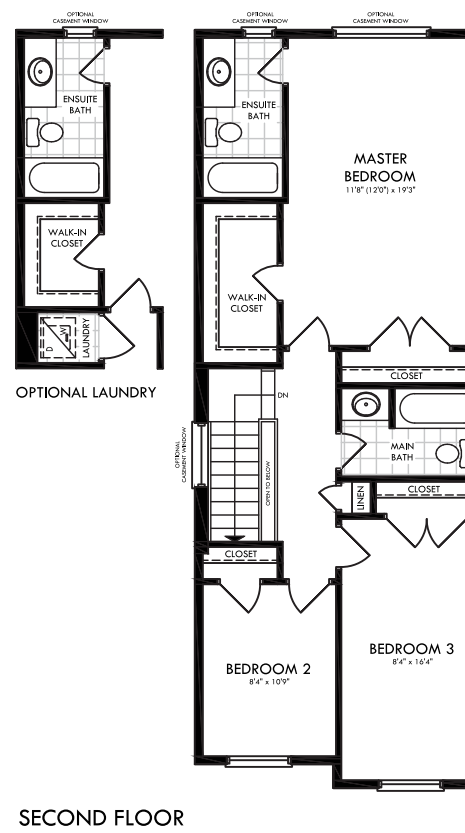

Elevation C and D

Elevation A and B

PROUDLY
BUILT BY

COUNTRYGREEN
HOMES

The Countess

From
1,489 sq.ft.

All plans and dimensions are approximate and subject to change at the discretion of the Vendor. Actual useable floor space may vary from stated floor area. E. & O.E.

The Countess

From
1,489 sq.ft.

BASEMENT

MAIN FLOOR

SECOND FLOOR

OPTIONAL SECOND FLOOR

COUNTRYGREEN
HOMES

All plans and dimensions are approximate and subject to change at the discretion of the Vendor. Actual useable floor space may vary from stated floor area. E. & O.E.