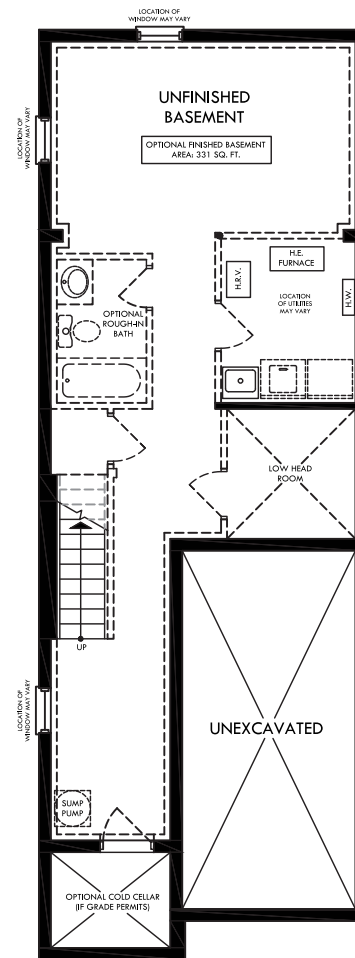

Elevation C and D

Elevation A and B

PROUDLY
BUILT BY

COUNTRYGREEN
HOMES

The Countess

From
1,489 sq.ft.

All plans and dimensions are approximate and subject to change at the discretion of the Vendor. Actual useable floor space may vary from stated floor area. E. & O.E.

The Countess

From
1,489 sq.ft.

BASEMENT

MAIN FLOOR

SECOND FLOOR

OPTIONAL SECOND FLOOR

COUNTRYGREEN
HOMES

All plans and dimensions are approximate and subject to change at the discretion of the Vendor. Actual useable floor space may vary from stated floor area. E. & O.E.