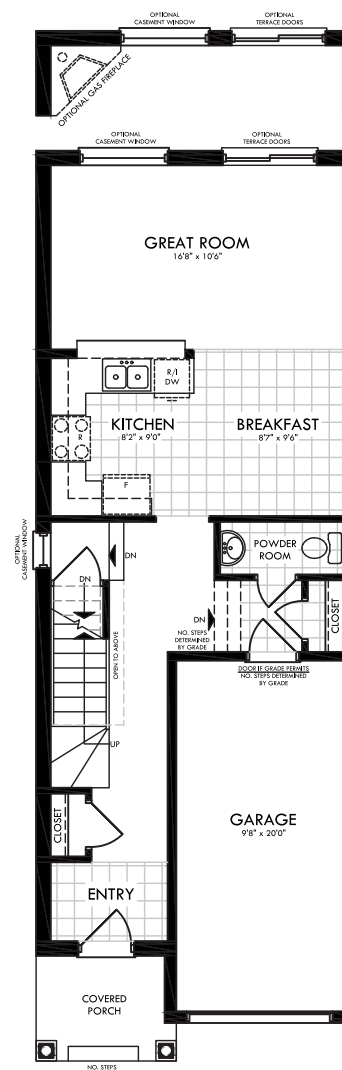

Elevation C and D

Elevation A and B

PROUDLY
BUILT BY

COUNTRYGREEN
HOMES

The Countess

From
1,489 sq.ft.

All plans and dimensions are approximate and subject to change at the discretion of the Vendor. Actual useable floor space may vary from stated floor area. E. & O.E.

The Countess

From
1,489 sq.ft.

BASEMENT

MAIN FLOOR

SECOND FLOOR

OPTIONAL SECOND FLOOR

COUNTRYGREEN
HOMES

All plans and dimensions are approximate and subject to change at the discretion of the Vendor. Actual useable floor space may vary from stated floor area. E. & O.E.